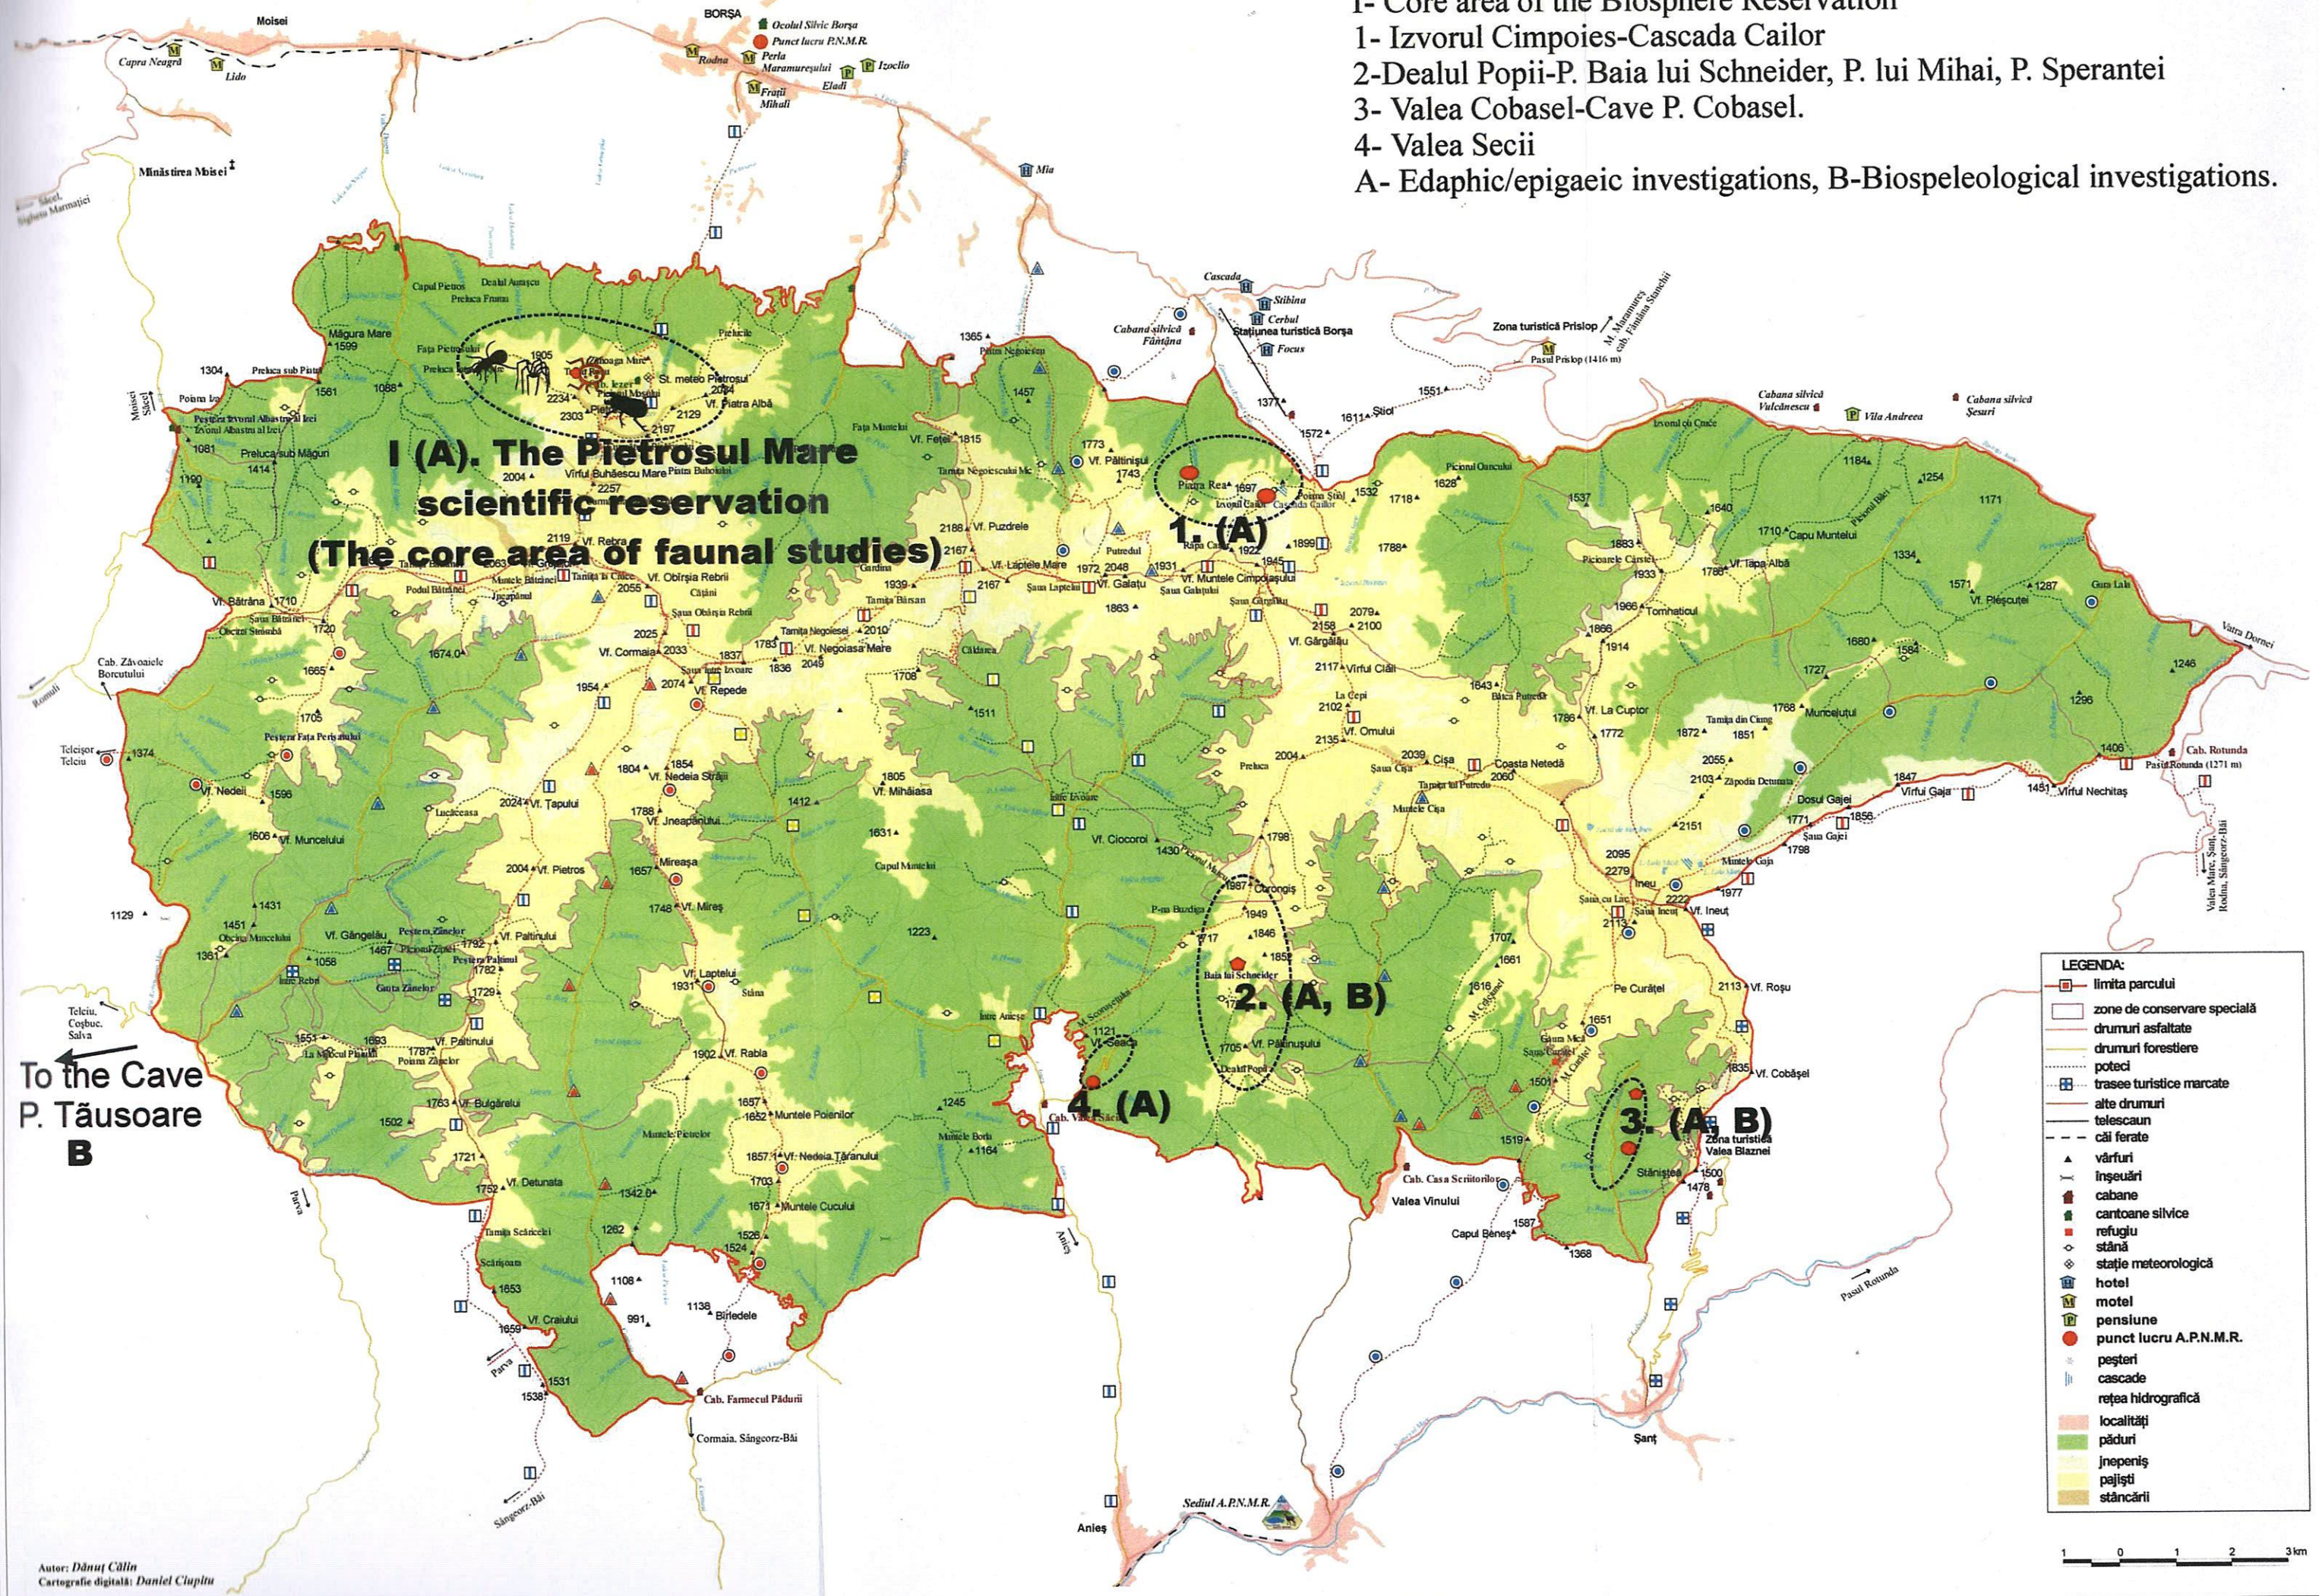

- I- Core area of the Biosphere Reservation
- 1- Izvorul Cimpoies-Cascada Cailor
- 2-Dealul Popii-P. Baia lui Schneider, P. lui Mihai, P. Sperantei
- 3- Valea Cobasel-Cave P. Cobasel.
- 4- Valea Secii
- A- Edaphic/epigaeic investigations, B-Biospeleological investigations.

To the Cave P. Tăusoare
B